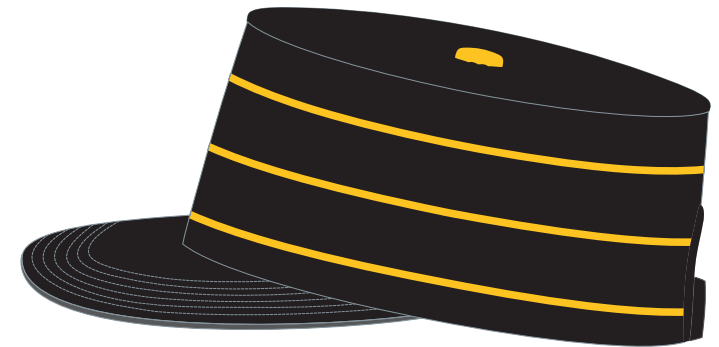

HEADWEAR STYLE:

AVAILABLE COLORS (PAGE 2 & 3)

C90-CT // BLACK/GOLD
PILLBOX - COTTON TWILL // SNAPBACK

NOTES:

- STANDARD EMBROIDERY
- 3D FOAM EMBROIDERY
- EMBROIDERED PATCH
- SUBLIMATED PATCH
- MERROWED EDGE
- FELT APPLIQUE
- TWILL APPLIQUE
- LEATHER APPLIQUE
- RUNNING STITCH
- TRIFOLD CLIP WOVEN LABEL
- WOVEN LABEL
- PVC PATCH (50PCS)
- SCREEN PRINTED PATCH (100PCS)

THREAD COLORS:

AVAILABLE THREAD COLORS (PAGE 3)

- BLACK
- WHITE
- RED
- METALLIC GOLD

DESIGNERS:

- PICK YOUR HAT COLOR (PG.2)
- SELECT YOUR EMBELISHMENT OPTIONS
- SELECT YOUR THREAD EMBROIDERY/COLORS (PG. 3)
- ADD YOUR LOGOS, GRAPHICS & SIZING (VECTOR IS BEST)

C90-CT // BISCUIT / BLACK
PILLBOX - COTTON TWILL // SNAPBACK

This color chart is a representation of the embroidery thread colors we offer. The colors shown are as close to the actual thread colors as we can reproduce on a printed page. Actual thread colors may vary on finished caps. Please use the color names listed when specifying embroidery thread colors. **RED TEXT IS CLOSEST PANTONE MATCH**