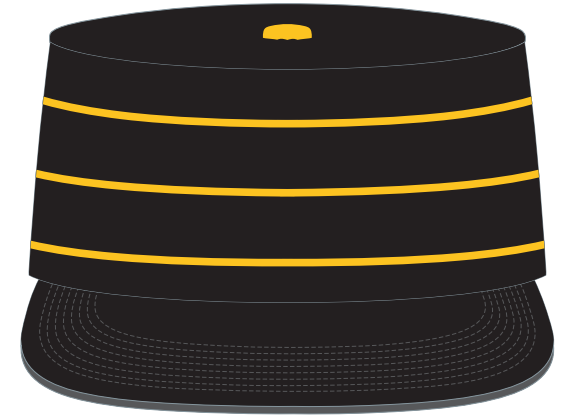

HEADWEAR STYLE:

AVAILABLE COLORS (PAGE 2 & 3)

C90-CT // BLACK/GOLD
PILLBOX - COTTON TWILL // SNAPBACK

NOTES:

- STANDARD EMBROIDERY
- 3D FOAM EMBROIDERY
- EMBROIDERED PATCH
- SUBLIMATED PATCH
- MERROWED EDGE
- FELT APPLIQUE
- TWILL APPLIQUE
- LEATHER APPLIQUE
- RUNNING STITCH
- TRIFOLD CLIP WOVEN LABEL
- WOVEN LABEL
- PVC PATCH (50PCS)
- SCREEN PRINTED PATCH (100PCS)

THREAD COLORS:

AVAILABLE THREAD COLORS (PAGE 3)

- BLACK
- WHITE
- RED
- METALLIC GOLD

DESIGNERS:

- PICK YOUR HAT COLOR (PG.2)
- SELECT YOUR EMBELISHMENT OPTIONS
- SELECT YOUR THREAD EMBROIDERY/COLORS (PG. 3)
- ADD YOUR LOGOS, GRAPHICS & SIZING (VECTOR IS BEST)

C90-CT // BISCUIT / BLACK
PILLBOX - COTTON TWILL // SNAPBACK

This color chart is a representation of the embroidery thread colors we offer. The colors shown are as close to the actual thread colors as we can reproduce on a printed page. Actual thread colors may vary on finished caps. Please use the color names listed when specifying embroidery thread colors. **RED TEXT IS CLOSEST PANTONE MATCH**