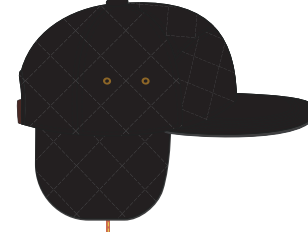

HEADWEAR STYLE:

AVAILABLE COLORS (PAGE 2)

C57-XX // LODEN/BLACK
7 PANEL - X QUILT NYLON & CORDUROY
// LEATHER STRAPBACK

NOTES:

- STANDARD EMBROIDERY
- 3D FOAM EMBROIDERY
- EMBROIDERED PATCH
- SUBLIMATED PATCH
- MERROWED EDGE
- FELT APPLIQUE
- TWILL APPLIQUE
- LEATHER APPLIQUE
- CLIP LEATHER LABEL
- RUNNING STITCH
- TRIFOLD CLIP WOVEN LABEL
- WOVEN LABEL
- RUBBER PATCH (50PCS)
- SCREEN PRINTED PATCH (100PCS)

THREAD COLORS:

AVAILABLE THREAD COLORS (PAGE 3)

- BLACK
- WHITE
- RED
- METALLIC GOLD

DESIGNERS:

1. PICK YOUR HAT COLOR (PG.2)
2. SELECT YOUR EMBELISHMENT OPTIONS
3. SELECT YOUR THREAD EMBROIDERY/COLORS (PG. 3)
4. ADD YOUR LOGOS, GRAPHICS & SIZING (VECTOR IS BEST)

C57-XX // 7 PANEL - QUILTED NYLON & CORDUROY // LEATHER STRAPBACK - AVAILABLE COLORWAYS

 C57-XX // OPTIC ORANGE/BLACK
7 PANEL - QUILTED NYLON & CORDUROY
// LEATHER STRAPBACK

 C57-XX // LODEN/BLACK
7 PANEL - QUILTED NYLON & CORDUROY
// LEATHER STRAPBACK

 C57-XX // RED / GREY
7 PANEL - QUILTED NYLON & CORDUROY
// LEATHER STRAPBACK

This color chart is a representation of the embroidery thread colors we offer. The colors shown are as close to the actual thread colors as we can reproduce on a printed page. Actual thread colors may vary on finished caps. Please use the color names listed when specifying embroidery thread colors. **RED TEXT IS CLOSEST PANTONE MATCH**