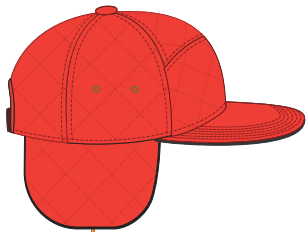

HEADWEAR STYLE:

AVAILABLE COLORS (PAGE 2)

C57-XX // LODEN/BLACK
7 PANEL - X QUILT NYLON & CORDUROY
// LEATHER STRAPBACK

NOTES:

- STANDARD EMBROIDERY
- 3D FOAM EMBROIDERY
- EMBROIDERED PATCH
- SUBLIMATED PATCH
- MERROWED EDGE
- FELT APPLIQUE
- TWILL APPLIQUE
- LEATHER APPLIQUE
- CLIP LEATHER LABEL
- RUNNING STITCH
- TRIFOLD CLIP WOVEN LABEL
- WOVEN LABEL
- RUBBER PATCH (50PCS)
- SCREEN PRINTED PATCH (100PCS)

THREAD COLORS:

AVAILABLE THREAD COLORS (PAGE 3)

- BLACK
- WHITE
- RED
- METALLIC GOLD

DESIGNERS:

1. PICK YOUR HAT COLOR (PG.2)
2. SELECT YOUR EMBELISHMENT OPTIONS
3. SELECT YOUR THREAD EMBROIDERY/COLORS (PG. 3)
4. ADD YOUR LOGOS, GRAPHICS & SIZING (VECTOR IS BEST)

C57-XX // 7 PANEL - QUILTED NYLON & CORDUROY // LEATHER STRAPBACK - AVAILABLE COLORWAYS

 C57-XX // OPTIC ORANGE/BLACK
7 PANEL - QUILTED NYLON & CORDUROY
// LEATHER STRAPBACK

 C57-XX // LODEN/BLACK
7 PANEL - QUILTED NYLON & CORDUROY
// LEATHER STRAPBACK