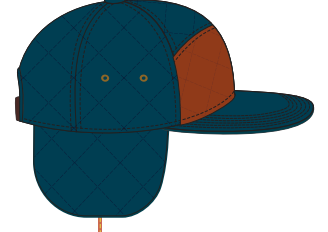

HEADWEAR STYLE:

AVAILABLE COLORS (PAGE 2)

C57-XX // LODEN/BLACK
7 PANEL - X QUILT NYLON & CORDUROY
// LEATHER STRAPBACK

NOTES:

- STANDARD EMBROIDERY
- 3D FOAM EMBROIDERY
- EMBROIDERED PATCH
- SUBLIMATED PATCH
- MERROWED EDGE
- FELT APPLIQUE
- TWILL APPLIQUE
- LEATHER APPLIQUE
- CLIP LEATHER LABEL
- RUNNING STITCH
- TRIFOLD CLIP WOVEN LABEL
- WOVEN LABEL
- RUBBER PATCH (50PCS)
- SCREEN PRINTED PATCH (100PCS)

THREAD COLORS:

AVAILABLE THREAD COLORS (PAGE 3)

- BLACK
- WHITE
- RED
- METALLIC GOLD

DESIGNERS:

1. PICK YOUR HAT COLOR (PG.2)
2. SELECT YOUR EMBELISHMENT OPTIONS
3. SELECT YOUR THREAD EMBROIDERY/COLORS (PG. 3)
4. ADD YOUR LOGOS, GRAPHICS & SIZING (VECTOR IS BEST)

C57-XX // 7 PANEL - QUILTED NYLON & CORDUROY // LEATHER STRAPBACK - AVAILABLE COLORWAYS

 C57-XX // OPTIC ORANGE/BLACK
7 PANEL - QUILTED NYLON & CORDUROY
// LEATHER STRAPBACK

 C57-XX // LODEN/BLACK
7 PANEL - QUILTED NYLON & CORDUROY
// LEATHER STRAPBACK

 C57-XX // RED / GREY
7 PANEL - QUILTED NYLON & CORDUROY
// LEATHER STRAPBACK

This color chart is a representation of the embroidery thread colors we offer. The colors shown are as close to the actual thread colors as we can reproduce on a printed page. Actual thread colors may vary on finished caps. Please use the color names listed when specifying embroidery thread colors. **RED TEXT IS CLOSEST PANTONE MATCH**