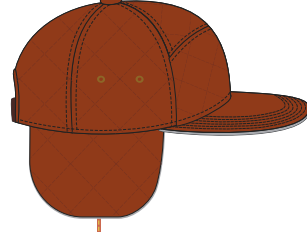

HEADWEAR STYLE:

AVAILABLE COLORS (PAGE 2)

C57-XX // LODEN/BLACK
7 PANEL - X QUILT NYLON & CORDUROY
// LEATHER STRAPBACK

NOTES:

- STANDARD EMBROIDERY
- 3D FOAM EMBROIDERY
- EMBROIDERED PATCH
- SUBLIMATED PATCH
- MERROWED EDGE
- FELT APPLIQUE
- TWILL APPLIQUE
- LEATHER APPLIQUE
- CLIP LEATHER LABEL
- RUNNING STITCH
- TRIFOLD CLIP WOVEN LABEL
- WOVEN LABEL
- RUBBER PATCH (50PCS)
- SCREEN PRINTED PATCH (100PCS)

THREAD COLORS:

AVAILABLE THREAD COLORS (PAGE 3)

- BLACK
- WHITE
- RED
- METALLIC GOLD

DESIGNERS:

1. PICK YOUR HAT COLOR (PG.2)
2. SELECT YOUR EMBELISHMENT OPTIONS
3. SELECT YOUR THREAD EMBROIDERY/COLORS (PG. 3)
4. ADD YOUR LOGOS, GRAPHICS & SIZING (VECTOR IS BEST)

C57-XX // 7 PANEL - QUILTED NYLON & CORDUROY // LEATHER STRAPBACK - AVAILABLE COLORWAYS

 C57-XX // OPTIC ORANGE/BLACK
7 PANEL - QUILTED NYLON & CORDUROY
// LEATHER STRAPBACK

 C57-XX // LODEN/BLACK
7 PANEL - QUILTED NYLON & CORDUROY
// LEATHER STRAPBACK

 C57-XX // RED / GREY
7 PANEL - QUILTED NYLON & CORDUROY
// LEATHER STRAPBACK

This color chart is a representation of the embroidery thread colors we offer. The colors shown are as close to the actual thread colors as we can reproduce on a printed page. Actual thread colors may vary on finished caps. Please use the color names listed when specifying embroidery thread colors. **RED TEXT IS CLOSEST PANTONE MATCH**