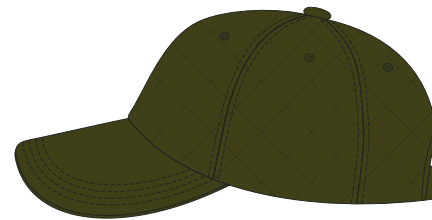

HEADWEAR STYLE:

AVAILABLE COLORS (PAGE 2)

C25-XX // LODEN

DIAMOND QUILTED DAD HAT

SATIN // STRAPBACK

NOTES:

- STANDARD EMBROIDERY
- 3D FOAM EMBROIDERY
- EMBROIDERED PATCH
- SUBLIMATED PATCH
- MERROWED EDGE
- FELT APPLIQUE
- TWILL APPLIQUE
- LEATHER APPLIQUE
- RUNNING STITCH
- TRIFOLD CLIP WOVEN LABEL
- WOVEN LABEL
- PVC PATCH (50PCS)
- SCREEN PRINTED PATCH (100PCS)

THREAD COLORS:

AVAILABLE THREAD COLORS (PAGE 3)

- BLACK
- WHITE
- RED
- METALLIC GOLD

DESIGNERS:

- PICK YOUR HAT COLOR (PG.2)
- SELECT YOUR EMBELISHMENT OPTIONS
- SELECT YOUR THREAD EMBROIDERY/COLORS (PG. 3)
- ADD YOUR LOGOS, GRAPHICS & SIZING (VECTOR IS BEST)

C25-XX // DIAMOND QUILTED DAD HAT - SATIN // STRAPBACK AVAILABLE COLORS

 C25-XX // CHAMPAGNE
DIAMOND QUILTED DAD HAT
SATIN // STRAPBACK

 C25-XX // MAROON
DIAMOND QUILTED DAD HAT
SATIN // STRAPBACK

 C25-XX // LODEN
DIAMOND QUILTED DAD HAT
SATIN // STRAPBACK

 C25-XX // BLACK
DIAMOND QUILTED DAD HAT
SATIN // STRAPBACK

This color chart is a representation of the embroidery thread colors we offer. The colors shown are as close to the actual thread colors as we can reproduce on a printed page. Actual thread colors may vary on finished caps. Please use the color names listed when specifying embroidery thread colors. **RED TEXT IS CLOSEST PANTONE MATCH**