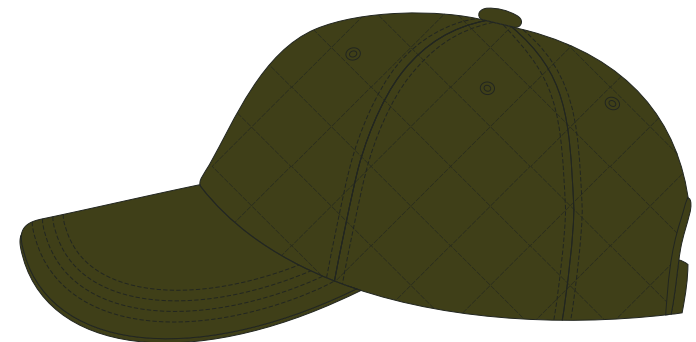

HEADWEAR STYLE:

AVAILABLE COLORS (PAGE 2)

C25-XX // LODEN

DIAMOND QUILTED DAD HAT

SATIN // STRAPBACK

NOTES:

- STANDARD EMBROIDERY
- 3D FOAM EMBROIDERY
- EMBROIDERED PATCH
- SUBLIMATED PATCH
- MERROWED EDGE
- FELT APPLIQUE
- TWILL APPLIQUE
- LEATHER APPLIQUE
- RUNNING STITCH
- TRIFOLD CLIP WOVEN LABEL
- WOVEN LABEL
- PVC PATCH (50PCS)
- SCREEN PRINTED PATCH (100PCS)

THREAD COLORS:

AVAILABLE THREAD COLORS (PAGE 3)

- BLACK
- WHITE
- RED
- METALLIC GOLD

DESIGNERS:

- PICK YOUR HAT COLOR (PG.2)
- SELECT YOUR EMBELISHMENT OPTIONS
- SELECT YOUR THREAD EMBROIDERY/COLORS (PG. 3)
- ADD YOUR LOGOS, GRAPHICS & SIZING (VECTOR IS BEST)

C25-XX // DIAMOND QUILTED DAD HAT - SATIN // STRAPBACK AVAILABLE COLORS

 C25-XX // CHAMPAGNE
DIAMOND QUILTED DAD HAT
SATIN // STRAPBACK

 C25-XX // MAROON
DIAMOND QUILTED DAD HAT
SATIN // STRAPBACK

 C25-XX // LODEN
DIAMOND QUILTED DAD HAT
SATIN // STRAPBACK

 C25-XX // BLACK
DIAMOND QUILTED DAD HAT
SATIN // STRAPBACK

This color chart is a representation of the embroidery thread colors we offer. The colors shown are as close to the actual thread colors as we can reproduce on a printed page. Actual thread colors may vary on finished caps. Please use the color names listed when specifying embroidery thread colors. **RED TEXT IS CLOSEST PANTONE MATCH**