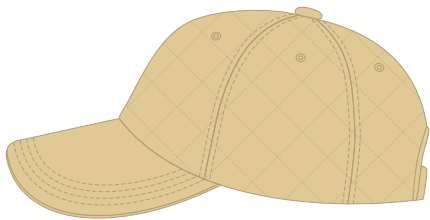

HEADWEAR STYLE:

AVAILABLE COLORS (PAGE 2)

C25-XX // LODEN

DIAMOND QUILTED DAD HAT

SATIN // STRAPBACK

NOTES:

- STANDARD EMBROIDERY
- 3D FOAM EMBROIDERY
- EMBROIDERED PATCH
- SUBLIMATED PATCH
- MERROWED EDGE
- FELT APPLIQUE
- TWILL APPLIQUE
- LEATHER APPLIQUE
- RUNNING STITCH
- TRIFOLD CLIP WOVEN LABEL
- WOVEN LABEL
- PVC PATCH (50PCS)
- SCREEN PRINTED PATCH (100PCS)

THREAD COLORS:

AVAILABLE THREAD COLORS (PAGE 3)

- BLACK
- WHITE
- RED
- METALLIC GOLD

DESIGNERS:

- PICK YOUR HAT COLOR (PG.2)
- SELECT YOUR EMBELISHMENT OPTIONS
- SELECT YOUR THREAD EMBROIDERY/COLORS (PG. 3)
- ADD YOUR LOGOS, GRAPHICS & SIZING (VECTOR IS BEST)

C25-XX // DIAMOND QUILTED DAD HAT - SATIN // STRAPBACK AVAILABLE COLORS

 C25-XX // CHAMPAGNE
DIAMOND QUILTED DAD HAT
SATIN // STRAPBACK

 C25-XX // MAROON
DIAMOND QUILTED DAD HAT
SATIN // STRAPBACK

 C25-XX // LODEN
DIAMOND QUILTED DAD HAT
SATIN // STRAPBACK

 C25-XX // BLACK
DIAMOND QUILTED DAD HAT
SATIN // STRAPBACK

This color chart is a representation of the embroidery thread colors we offer. The colors shown are as close to the actual thread colors as we can reproduce on a printed page. Actual thread colors may vary on finished caps. Please use the color names listed when specifying embroidery thread colors. **RED TEXT IS CLOSEST PANTONE MATCH**