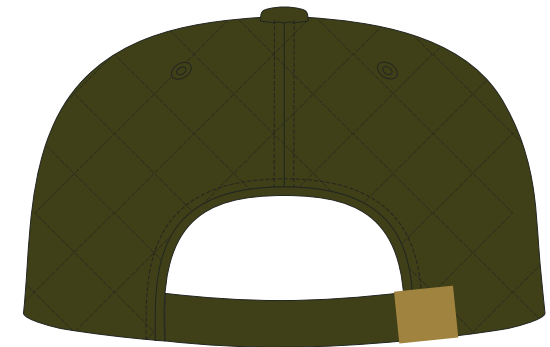

HEADWEAR STYLE:

AVAILABLE COLORS (PAGE 2)

C25-XX // LODEN

DIAMOND QUILTED DAD HAT

SATIN // STRAPBACK

NOTES:

- STANDARD EMBROIDERY
- 3D FOAM EMBROIDERY
- EMBROIDERED PATCH
- SUBLIMATED PATCH
- MERROWED EDGE
- FELT APPLIQUE
- TWILL APPLIQUE
- LEATHER APPLIQUE
- RUNNING STITCH
- TRIFOLD CLIP WOVEN LABEL
- WOVEN LABEL
- PVC PATCH (50PCS)
- SCREEN PRINTED PATCH (100PCS)

THREAD COLORS:

AVAILABLE THREAD COLORS (PAGE 3)

- BLACK
- WHITE
- RED
- METALLIC GOLD

DESIGNERS:

- PICK YOUR HAT COLOR (PG.2)
- SELECT YOUR EMBELISHMENT OPTIONS
- SELECT YOUR THREAD EMBROIDERY/COLORS (PG. 3)
- ADD YOUR LOGOS, GRAPHICS & SIZING (VECTOR IS BEST)

C25-XX // DIAMOND QUILTED DAD HAT - SATIN // STRAPBACK AVAILABLE COLORS

 C25-XX // CHAMPAGNE
DIAMOND QUILTED DAD HAT
SATIN // STRAPBACK

 C25-XX // MAROON
DIAMOND QUILTED DAD HAT
SATIN // STRAPBACK

 C25-XX // LODEN
DIAMOND QUILTED DAD HAT
SATIN // STRAPBACK

 C25-XX // BLACK
DIAMOND QUILTED DAD HAT
SATIN // STRAPBACK

This color chart is a representation of the embroidery thread colors we offer. The colors shown are as close to the actual thread colors as we can reproduce on a printed page. Actual thread colors may vary on finished caps. Please use the color names listed when specifying embroidery thread colors. **RED TEXT IS CLOSEST PANTONE MATCH**