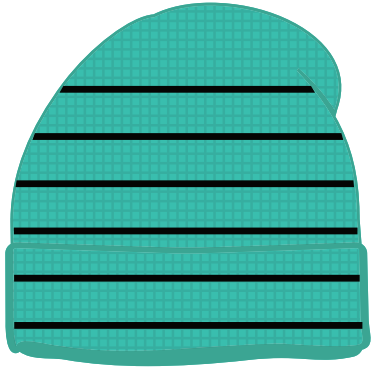

HEADWEAR STYLE:

AVAILABLE COLORS (PAGE 2)

C22-A // GRANOLA / RAD ORANGE
STRIPED WAFFLE KNIT BEANIE

NOTES:

- STANDARD EMBROIDERY
- 3D FOAM EMBROIDERY
- EMBROIDERED PATCH
- SUBLIMATED PATCH
- MERROWED EDGE
- FELT APPLIQUE
- TWILL APPLIQUE
- LEATHER APPLIQUE
- RUNNING STITCH
- TRIFOLD CLIP WOVEN LABEL
- WOVEN LABEL
- PVC PATCH (50PCS)
- SCREEN PRINTED PATCH (100PCS)

THREAD COLORS:

AVAILABLE THREAD COLORS (PAGE 3)

- BLACK
- WHITE
- RED
- METALLIC GOLD

DESIGNERS:

- PICK YOUR HAT COLOR (PG.2)
- SELECT YOUR EMBELISHMENT OPTIONS
- SELECT YOUR THREAD EMBROIDERY/COLORS (PG. 3)
- ADD YOUR LOGOS, GRAPHICS & SIZING (VECTOR IS BEST)

C22-A // STRIPED WAFFLE KNIT BEANIE AVAILABLE COLORS:

C22-A // SEA FOAM / BLACK
STRIPED WAFFLE KNIT BEANIE

C22-A // STONE / PALE NAVY
STRIPED WAFFLE KNIT BEANIE

C22-A // OLIVE / BLACK
STRIPED WAFFLE KNIT BEANIE

C22-A // BLACK / CHARCOAL
STRIPED WAFFLE KNIT BEANIE

C22-A // BLACK / GRANOLA
STRIPED WAFFLE KNIT BEANIE

C22-A // GRANOLA / RAD ORANGE
STRIPED WAFFLE KNIT BEANIE

This color chart is a representation of the embroidery thread colors we offer. The colors shown are as close to the actual thread colors as we can reproduce on a printed page. Actual thread colors may vary on finished caps. Please use the color names listed when specifying embroidery thread colors. **RED TEXT IS CLOSEST PANTONE MATCH**