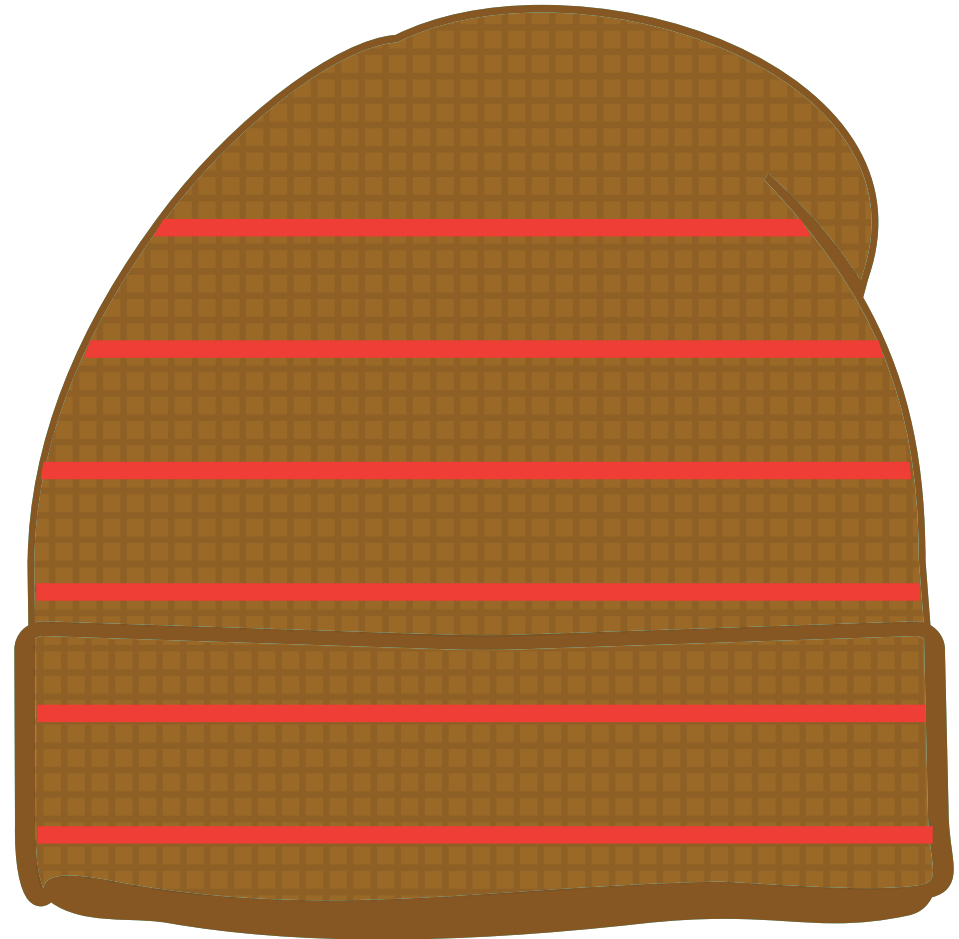

HEADWEAR STYLE:

AVAILABLE COLORS (PAGE 2)

C22-A // GRANOLA / RAD ORANGE
STRIPED WAFFLE KNIT BEANIE

NOTES:

- STANDARD EMBROIDERY
- 3D FOAM EMBROIDERY
- EMBROIDERED PATCH
- SUBLIMATED PATCH
- MERROWED EDGE
- FELT APPLIQUE
- TWILL APPLIQUE
- LEATHER APPLIQUE
- RUNNING STITCH
- TRIFOLD CLIP WOVEN LABEL
- WOVEN LABEL
- PVC PATCH (50PCS)
- SCREEN PRINTED PATCH (100PCS)

THREAD COLORS:

AVAILABLE THREAD COLORS (PAGE 3)

- BLACK
- WHITE
- RED
- METALLIC GOLD

DESIGNERS:

- PICK YOUR HAT COLOR (PG.2)
- SELECT YOUR EMBELISHMENT OPTIONS
- SELECT YOUR THREAD EMBROIDERY/COLORS (PG. 3)
- ADD YOUR LOGOS, GRAPHICS & SIZING (VECTOR IS BEST)

C22-A // STRIPED WAFFLE KNIT BEANIE AVAILABLE COLORS:

C22-A // SEA FOAM / BLACK
STRIPED WAFFLE KNIT BEANIE

C22-A // STONE / PALE NAVY
STRIPED WAFFLE KNIT BEANIE

C22-A // OLIVE / BLACK
STRIPED WAFFLE KNIT BEANIE

C22-A // BLACK / CHARCOAL
STRIPED WAFFLE KNIT BEANIE

C22-A // BLACK / GRANOLA
STRIPED WAFFLE KNIT BEANIE

C22-A // GRANOLA / RAD ORANGE
STRIPED WAFFLE KNIT BEANIE

This color chart is a representation of the embroidery thread colors we offer. The colors shown are as close to the actual thread colors as we can reproduce on a printed page. Actual thread colors may vary on finished caps. Please use the color names listed when specifying embroidery thread colors. **RED TEXT IS CLOSEST PANTONE MATCH**