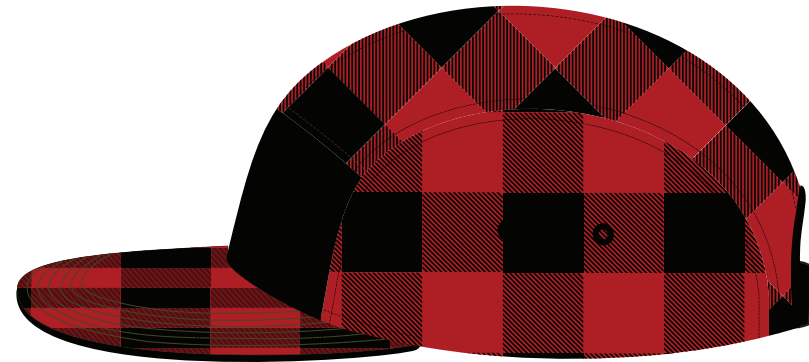

HEADWEAR STYLE:

AVAILABLE COLORS (PAGE 2)

C19-PLD // BLACK/RED
5 PANEL - PLAID & CORDUROY

NOTES:

-  STANDARD EMBROIDERY
-  3D FOAM EMBROIDERY
-  EMBROIDERED PATCH
-  SUBLIMATED PATCH
-  MERROWED EDGE
-  FELT APPLIQUE
-  TWILL APPLIQUE
-  LEATHER APPLIQUE
-  RUNNING STITCH
-  TRIFOLD CLIP WOVEN LABEL
-  WOVEN LABEL
-  PVC PATCH (50PCS)
-  SCREEN PRINTED PATCH (100PCS)

THREAD COLORS:

AVAILABLE THREAD COLORS (PAGE 3)

-  BLACK
-  WHITE
-  RED
-  METALLIC GOLD

DESIGNERS:

1. PICK YOUR HAT COLOR (PG.2)
2. SELECT YOUR EMBELISHMENT OPTIONS
3. SELECT YOUR THREAD EMBROIDERY/COLORS (PG. 3)
4. ADD YOUR LOGOS, GRAPHICS & SIZING (VECTOR IS BEST)

C19-PLD // 5 PANEL - PLAID & CORDUROY // VEGAN LEATHER STRAPBACK AVAILABLE COLORS

C19-PLD // BLACK/GREEN
5 PANEL - PLAID & CORDUROY

C19-PLD // NAVY/RED
5 PANEL - PLAID & CORDUROY

C19-PLD // BLACK/RED
5 PANEL - PLAID & CORDUROY

C19-PLD // BLACK/WHITE
5 PANEL - PLAID & CORDUROY

This color chart is a representation of the embroidery thread colors we offer. The colors shown are as close to the actual thread colors as we can reproduce on a printed page. Actual thread colors may vary on finished caps. Please use the color names listed when specifying embroidery thread colors. **RED TEXT IS CLOSEST PANTONE MATCH**