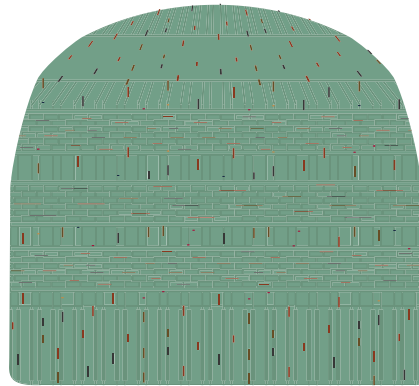

## NOTES:

-  STANDARD EMBROIDERY
-  3D FOAM EMBROIDERY
-  EMBROIDERED PATCH
-  SUBLIMATED PATCH
-  MERROWED EDGE
-  FELT APPLIQUE
-  TWILL APPLIQUE
-  LEATHER APPLIQUE
-  RUNNING STITCH
-  TRIFOLD CLIP WOVEN LABEL
-  WOVEN LABEL
-  PVC PATCH (50PCS)
-  SCREEN PRINTED PATCH (100PCS)

## THREAD COLORS:

AVAILABLE THREAD COLORS (PAGE 3)

-  BLACK
-  WHITE
-  RED
-  METALLIC GOLD

DESIGNERS:

1. PICK YOUR HAT COLOR (PG.2)
2. SELECT YOUR EMBELISHMENT OPTIONS
3. SELECT YOUR THREAD EMBROIDERY/COLORS (PG. 3)
4. ADD YOUR LOGOS, GRAPHICS & SIZING (VECTOR IS BEST)

C16-A // ALTER KNIT BEANIE AVAILABLE COLORS:

C16-A // SPECKLED OATMEAL  
ALTER KNIT BEANIE

C16-A // SPECKLED H.GREY  
ALTER KNIT BEANIE

C16-A // SPECKLED H.CHARCOAL  
ALTER KNIT BEANIE

C16-A // SPECKLED RUST  
ALTER KNIT BEANIE

C16-A // SPECKLED WHEAT  
ALTER KNIT BEANIE

C16-A // SPECKLED SAGE  
ALTER KNIT BEANIE

C16-A // SPECKLED CORAL  
ALTER KNIT BEANIE

This color chart is a representation of the embroidery thread colors we offer. The colors shown are as close to the actual thread colors as we can reproduce on a printed page. Actual thread colors may vary on finished caps. Please use the color names listed when specifying embroidery thread colors. **RED TEXT IS CLOSEST PANTONE MATCH**