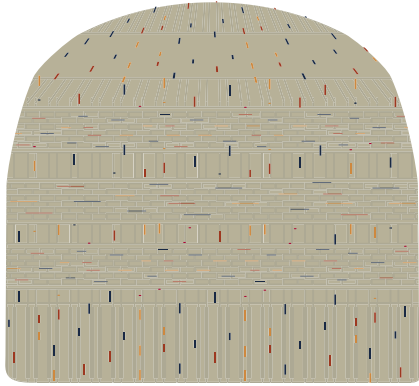

## HEADWEAR STYLE:

AVAILABLE COLORS (PAGE 2)

C16-A // SPECKLED OATMEAL  
ALTER KNIT BEANIE

## THREAD COLORS:

AVAILABLE THREAD COLORS (PAGE 3)

-  BLACK
-  WHITE
-  RED
-  METALLIC GOLD

DESIGNERS:

1. PICK YOUR HAT COLOR (PG.2)
2. SELECT YOUR EMBELISHMENT OPTIONS
3. SELECT YOUR THREAD EMBROIDERY/COLORS (PG. 3)
4. ADD YOUR LOGOS, GRAPHICS & SIZING (VECTOR IS BEST)

C16-A // ALTER KNIT BEANIE AVAILABLE COLORS:

C16-A // SPECKLED OATMEAL  
ALTER KNIT BEANIE

C16-A // SPECKLED H.GREY  
ALTER KNIT BEANIE

C16-A // SPECKLED H.CHARCOAL  
ALTER KNIT BEANIE

C16-A // SPECKLED RUST  
ALTER KNIT BEANIE

C16-A // SPECKLED WHEAT  
ALTER KNIT BEANIE

C16-A // SPECKLED SAGE  
ALTER KNIT BEANIE

C16-A // SPECKLED CORAL  
ALTER KNIT BEANIE

This color chart is a representation of the embroidery thread colors we offer. The colors shown are as close to the actual thread colors as we can reproduce on a printed page. Actual thread colors may vary on finished caps. Please use the color names listed when specifying embroidery thread colors. **RED TEXT IS CLOSEST PANTONE MATCH**