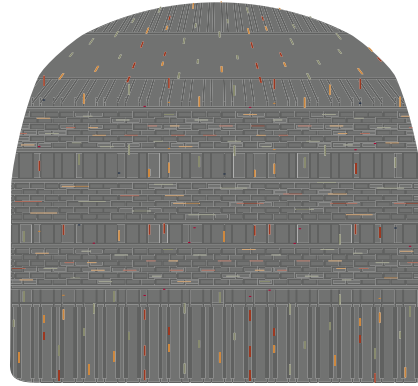

## NOTES:

-  STANDARD EMBROIDERY
-  3D FOAM EMBROIDERY
-  EMBROIDERED PATCH
-  SUBLIMATED PATCH
-  MERROWED EDGE
-  FELT APPLIQUE
-  TWILL APPLIQUE
-  LEATHER APPLIQUE
-  RUNNING STITCH
-  TRIFOLD CLIP WOVEN LABEL
-  WOVEN LABEL
-  PVC PATCH (50PCS)
-  SCREEN PRINTED PATCH (100PCS)

## THREAD COLORS:

AVAILABLE THREAD COLORS (PAGE 3)

-  BLACK
-  WHITE
-  RED
-  METALLIC GOLD

DESIGNERS:

1. PICK YOUR HAT COLOR (PG.2)
2. SELECT YOUR EMBELISHMENT OPTIONS
3. SELECT YOUR THREAD EMBROIDERY/COLORS (PG. 3)
4. ADD YOUR LOGOS, GRAPHICS & SIZING (VECTOR IS BEST)

C16-A // ALTER KNIT BEANIE AVAILABLE COLORS:

C16-A // SPECKLED OATMEAL  
ALTER KNIT BEANIE

C16-A // SPECKLED H.GREY  
ALTER KNIT BEANIE

C16-A // SPECKLED H.CHARCOAL  
ALTER KNIT BEANIE

C16-A // SPECKLED RUST  
ALTER KNIT BEANIE

C16-A // SPECKLED WHEAT  
ALTER KNIT BEANIE

C16-A // SPECKLED SAGE  
ALTER KNIT BEANIE

C16-A // SPECKLED CORAL  
ALTER KNIT BEANIE

This color chart is a representation of the embroidery thread colors we offer. The colors shown are as close to the actual thread colors as we can reproduce on a printed page. Actual thread colors may vary on finished caps. Please use the color names listed when specifying embroidery thread colors. **RED TEXT IS CLOSEST PANTONE MATCH**