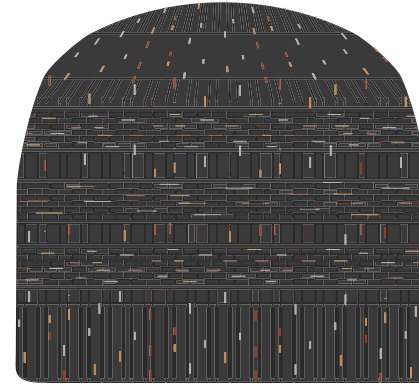

## NOTES:

-  STANDARD EMBROIDERY
-  3D FOAM EMBROIDERY
-  EMBROIDERED PATCH
-  SUBLIMATED PATCH
-  MERROWED EDGE
-  FELT APPLIQUE
-  TWILL APPLIQUE
-  LEATHER APPLIQUE
-  RUNNING STITCH
-  TRIFOLD CLIP WOVEN LABEL
-  WOVEN LABEL
-  PVC PATCH (50PCS)
-  SCREEN PRINTED PATCH (100PCS)

## THREAD COLORS:

AVAILABLE THREAD COLORS (PAGE 3)

-  BLACK
-  WHITE
-  RED
-  METALLIC GOLD

DESIGNERS:

1. PICK YOUR HAT COLOR (PG.2)
2. SELECT YOUR EMBELISHMENT OPTIONS
3. SELECT YOUR THREAD EMBROIDERY/COLORS (PG. 3)
4. ADD YOUR LOGOS, GRAPHICS & SIZING (VECTOR IS BEST)

C16-A // ALTER KNIT BEANIE AVAILABLE COLORS:

C16-A // SPECKLED OATMEAL  
ALTER KNIT BEANIE

C16-A // SPECKLED H.GREY  
ALTER KNIT BEANIE

C16-A // SPECKLED H.CHARCOAL  
ALTER KNIT BEANIE

C16-A // SPECKLED RUST  
ALTER KNIT BEANIE

C16-A // SPECKLED WHEAT  
ALTER KNIT BEANIE

C16-A // SPECKLED SAGE  
ALTER KNIT BEANIE

C16-A // SPECKLED CORAL  
ALTER KNIT BEANIE

This color chart is a representation of the embroidery thread colors we offer. The colors shown are as close to the actual thread colors as we can reproduce on a printed page. Actual thread colors may vary on finished caps. Please use the color names listed when specifying embroidery thread colors. **RED TEXT IS CLOSEST PANTONE MATCH**