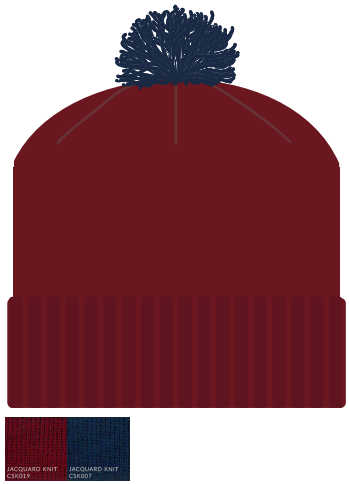

## NOTES:

-  STANDARD EMBROIDERY
-  3D FOAM EMBROIDERY
-  EMBROIDERED PATCH
-  SUBLIMATED PATCH
-  MERROWED EDGE
-  FELT APPLIQUE
-  TWILL APPLIQUE
-  LEATHER APPLIQUE
-  RUNNING STITCH
-  TRIFOLD CLIP WOVEN LABEL
-  WOVEN LABEL
-  PVC PATCH (50PCS)
-  SCREEN PRINTED PATCH (100PCS)

## THREAD COLORS:

AVAILABLE THREAD COLORS (PAGE 3)

-  BLACK
-  WHITE
-  RED
-  METALLIC GOLD

DESIGNERS:

1. PICK YOUR HAT COLOR (PG.2)
2. SELECT YOUR EMBELISHMENT OPTIONS
3. SELECT YOUR THREAD EMBROIDERY/COLORS (PG. 3)
4. ADD YOUR LOGOS, GRAPHICS & SIZING (VECTOR IS BEST)

C15-A // JACQUARD KNIT POM BEANIE - ACRYLIC COLORS:

C15-A // JACQUARD KNIT POM BEANIE  
LIGHT HEATHER GREY / NAVY / RED

C15-A // JACQUARD KNIT POM BEANIE  
HEATHER GREY / DARK GREY / WHEAT

C15-A // JACQUARD KNIT POM BEANIE  
HEATHER CHARCOAL / HEATHER BLACK / RUST

C15-A // JACQUARD KNIT POM BEANIE  
BLACK

C15-A // JACQUARD KNIT POM BEANIE  
LIGHT HEATHER GREY

C15-A // JACQUARD KNIT POM BEANIE  
BURGUNDY/LIGHT NAVY

C15-A // JACQUARD KNIT POM BEANIE  
RUST/SAGE

C15-A // JACQUARD KNIT POM BEANIE  
LODEN/BLACK