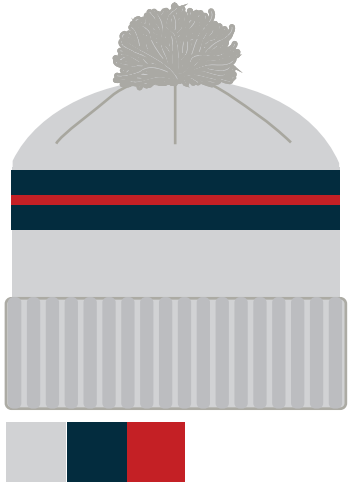

## NOTES:

-  STANDARD EMBROIDERY
-  3D FOAM EMBROIDERY
-  EMBROIDERED PATCH
-  SUBLIMATED PATCH
-  MERROWED EDGE
-  FELT APPLIQUE
-  TWILL APPLIQUE
-  LEATHER APPLIQUE
-  RUNNING STITCH
-  TRIFOLD CLIP WOVEN LABEL
-  WOVEN LABEL
-  PVC PATCH (50PCS)
-  SCREEN PRINTED PATCH (100PCS)

## THREAD COLORS:

AVAILABLE THREAD COLORS (PAGE 3)

-  BLACK
-  WHITE
-  RED
-  METALLIC GOLD

DESIGNERS:

1. PICK YOUR HAT COLOR (PG.2)
2. SELECT YOUR EMBELISHMENT OPTIONS
3. SELECT YOUR THREAD EMBROIDERY/COLORS (PG. 3)
4. ADD YOUR LOGOS, GRAPHICS & SIZING (VECTOR IS BEST)

C15-A // JACQUARD KNIT POM BEANIE - ACRYLIC COLORS:

C15-A // JACQUARD KNIT POM BEANIE  
LIGHT HEATHER GREY / NAVY / RED

C15-A // JACQUARD KNIT POM BEANIE  
HEATHER GREY / DARK GREY / WHEAT

C15-A // JACQUARD KNIT POM BEANIE  
HEATHER CHARCOAL / HEATHER BLACK / RUST