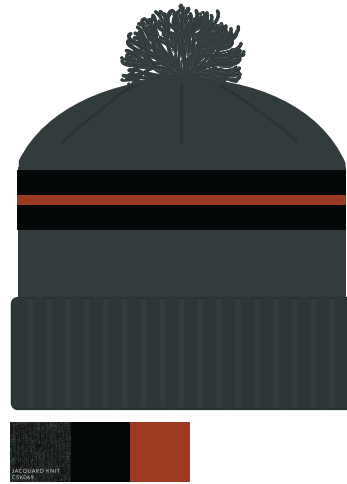

## NOTES:

-  STANDARD EMBROIDERY
-  3D FOAM EMBROIDERY
-  EMBROIDERED PATCH
-  SUBLIMATED PATCH
-  MERROWED EDGE
-  FELT APPLIQUE
-  TWILL APPLIQUE
-  LEATHER APPLIQUE
-  RUNNING STITCH
-  TRIFOLD CLIP WOVEN LABEL
-  WOVEN LABEL
-  PVC PATCH (50PCS)
-  SCREEN PRINTED PATCH (100PCS)

## THREAD COLORS:

AVAILABLE THREAD COLORS (PAGE 3)

-  BLACK
-  WHITE
-  RED
-  METALLIC GOLD

DESIGNERS:

1. PICK YOUR HAT COLOR (PG.2)
2. SELECT YOUR EMBELISHMENT OPTIONS
3. SELECT YOUR THREAD EMBROIDERY/COLORS (PG. 3)
4. ADD YOUR LOGOS, GRAPHICS & SIZING (VECTOR IS BEST)

C15-A // JACQUARD KNIT POM BEANIE - ACRYLIC COLORS:

C15-A // JACQUARD KNIT POM BEANIE  
LIGHT HEATHER GREY / NAVY / RED

C15-A // JACQUARD KNIT POM BEANIE  
HEATHER GREY / DARK GREY / WHEAT

C15-A // JACQUARD KNIT POM BEANIE  
HEATHER CHARCOAL / HEATHER BLACK / RUST