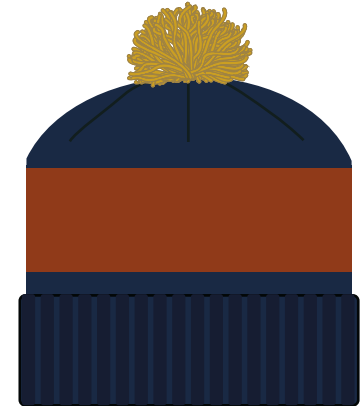

C15-A // JACQUARD KNIT POM BEANIE  
BLACK

C15-A // JACQUARD KNIT POM BEANIE  
LIGHT HEATHER GREY

C15-A // JACQUARD KNIT POM BEANIE  
BURGUNDY/LIGHT NAVY

C15-A // JACQUARD KNIT POM BEANIE  
RUST/SAGE

C15-A // JACQUARD KNIT POM BEANIE  
LODEN/BLACK

C15-A // JACQUARD KNIT POM BEANIE  
WHEAT/LIGHT NAVY

C15-A // JACQUARD KNIT POM BEANIE  
LIGHT NAVY/WHEAT

C15-A // JACQUARD KNIT POM BEANIE - ACRYLIC COLORS:

C15-A // JACQUARD KNIT POM BEANIE  
PINK/BLACK/BLACK

C15-A // JACQUARD KNIT POM BEANIE  
RUST/LODEN/SAGE

C15-A // JACQUARD KNIT POM BEANIE  
DEEP BLUE/RUST/BURGUNDY

C15-A // JACQUARD KNIT POM BEANIE  
WHEAT/LODEN/LIGHT NAVY

C15-A // JACQUARD KNIT POM BEANIE  
LIGHT NAVY/RUST/WHEAT

C15-A // JACQUARD KNIT POM BEANIE  
SAGE/PINK/LODEN

This color chart is a representation of the embroidery thread colors we offer. The colors shown are as close to the actual thread colors as we can reproduce on a printed page. Actual thread colors may vary on finished caps. Please use the color names listed when specifying embroidery thread colors. **RED TEXT IS CLOSEST PANTONE MATCH**