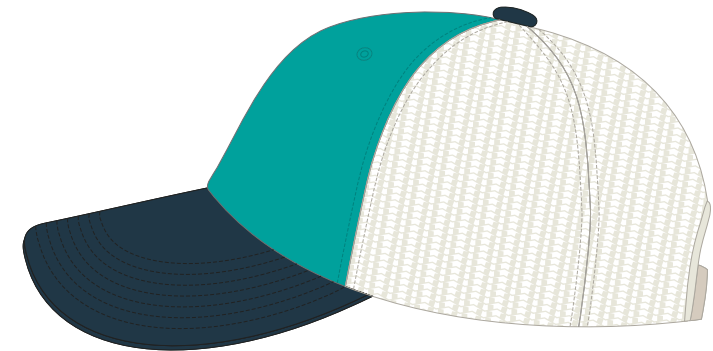

HEADWEAR STYLE:

AVAILABLE COLORS (PAGE 2 & 3)

C12-CTM // TEAL/LIGHT NAVY/BIRCH
PRE CURVED TRUCKER // SNAPBACK

NOTES:

- STANDARD EMBROIDERY
- 3D FOAM EMBROIDERY
- EMBROIDERED PATCH
- SUBLIMATED PATCH
- MERROWED EDGE
- FELT APPLIQUE
- TWILL APPLIQUE
- LEATHER APPLIQUE
- RUNNING STITCH
- TRIFOLD CLIP WOVEN LABEL
- WOVEN LABEL
- PVC PATCH (50PCS)
- SCREEN PRINTED PATCH (100PCS)

THREAD COLORS:

AVAILABLE THREAD COLORS (PAGE 3)

- BLACK
- WHITE
- RED
- METALLIC GOLD

DESIGNERS:

- PICK YOUR HAT COLOR (PG.2)
- SELECT YOUR EMBELISHMENT OPTIONS
- SELECT YOUR THREAD EMBROIDERY/COLORS (PG. 3)
- ADD YOUR LOGOS, GRAPHICS & SIZING (VECTOR IS BEST)

C12-CTM // PRE CURVED TRUCKER - COTTON TWILL & MESH // SNAPBACK AVAILABLE COLORS

 C12-CTM // NAVY/WHITE
PRE CURVED TRUCKER // SNAPBACK

 C12-CTM // RED/WHITE
PRE CURVED TRUCKER // SNAPBACK

 C12-CTM // BLACK/WHITE
PRE CURVED TRUCKER // SNAPBACK